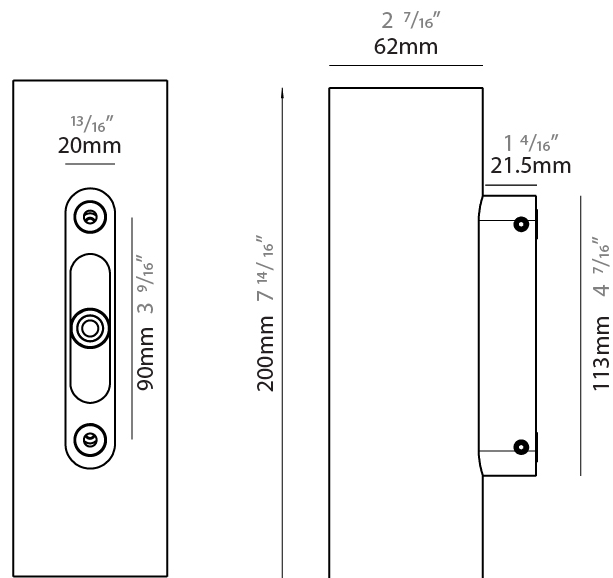

1. To build a product code in our configurator select the specify button on the base model # product page
2. To build a manual product code on this datasheet choose from the options listed below in blue font and add the suffix to the base model #

GENERAL

Series: Tracer
Subseries: Tracer 60
Brand: Unonovesette
Division: Exterior
Mounting Type: Surface
Mounting Location: Wall
Subcategory: Wall Effect

PHYSICAL

Shape: Cylinder
Diameter (mm): 62
Diameter (in): 2 7/16
Height (mm): 200
Depth (mm): 83.5
Height (in): 7 7/8
Depth (in): 3 5/16
Light Distribution: Direct / Indirect
Weight (kg): 1.35
Weight (lbs): 2.98
Diffuser: Extra clear tempered glass 2mm
Fixture Finish: WHI / BLK / ASB
Fixture Material: Brass
Cable Details: 350mm NS20N PCP 2x0.5 mm2

ELECTRICAL

Lamp Type: LED
Input Wattage (W): 19.6
Total Output Wattage (W): 16.7
Dimming: Non-Dimming / Phase Dimming (120Vac only) / 0-10V Dimming
Driver Included: No
Driver Location: Remote
Driver Type: Constant Voltage - Universal
Driver Class: Class 2
Input Voltage (V): 120 - 277
Output Voltage (V): 24

LED

Color Temperature (°K): 2700 / 3000 / 4000
Max. Delivered Lumen (lm): 1440 (3000K)
CRI: >90 CRI
Lamp Life (hrs): 100000
Upon Request: Dim to Warm

OPTICAL

Optic*: 1010 / 1030 / 1050 / 101045 / 3030 / 3050 / 301045 / 5050 / 501045 / 10451045

RATINGS AND CERTIFICATIONS

Certified By: Certified for North American Standards
IP rating: IP66
IK Rating: IK08